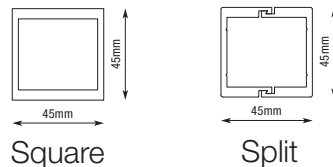

Post sections