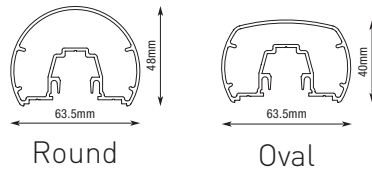

Handrail and post options

Soleri SERIES

Balustrade

framless / semi-frameless

Dynamic Windows frameless and semi-frameless range provides an exciting design alternative for pool fences, gates and windscreens.

All designs are individually assessed and engineered to satisfy strict Australian Standards and Building Code requirements. All designs met Australian Standards AS1170 & AS1288.

Handrails

Post sections

Dynamic Windows products are proudly made by Australians in Australia and designed specifically to meet all Australian conditions

recommended installation details

Visit us online for additional information and specifications www.dynamicwindows.com.au

Dynamic Window Systems

24 Nicholas Drive
Dandenong VIC 3175
Ph 03 9706 6811
Fax 03 9706 6833

469 Princess Highway
Bairnsdale VIC 3875
Ph 03 5152 1611
Fax 03 5152 6336